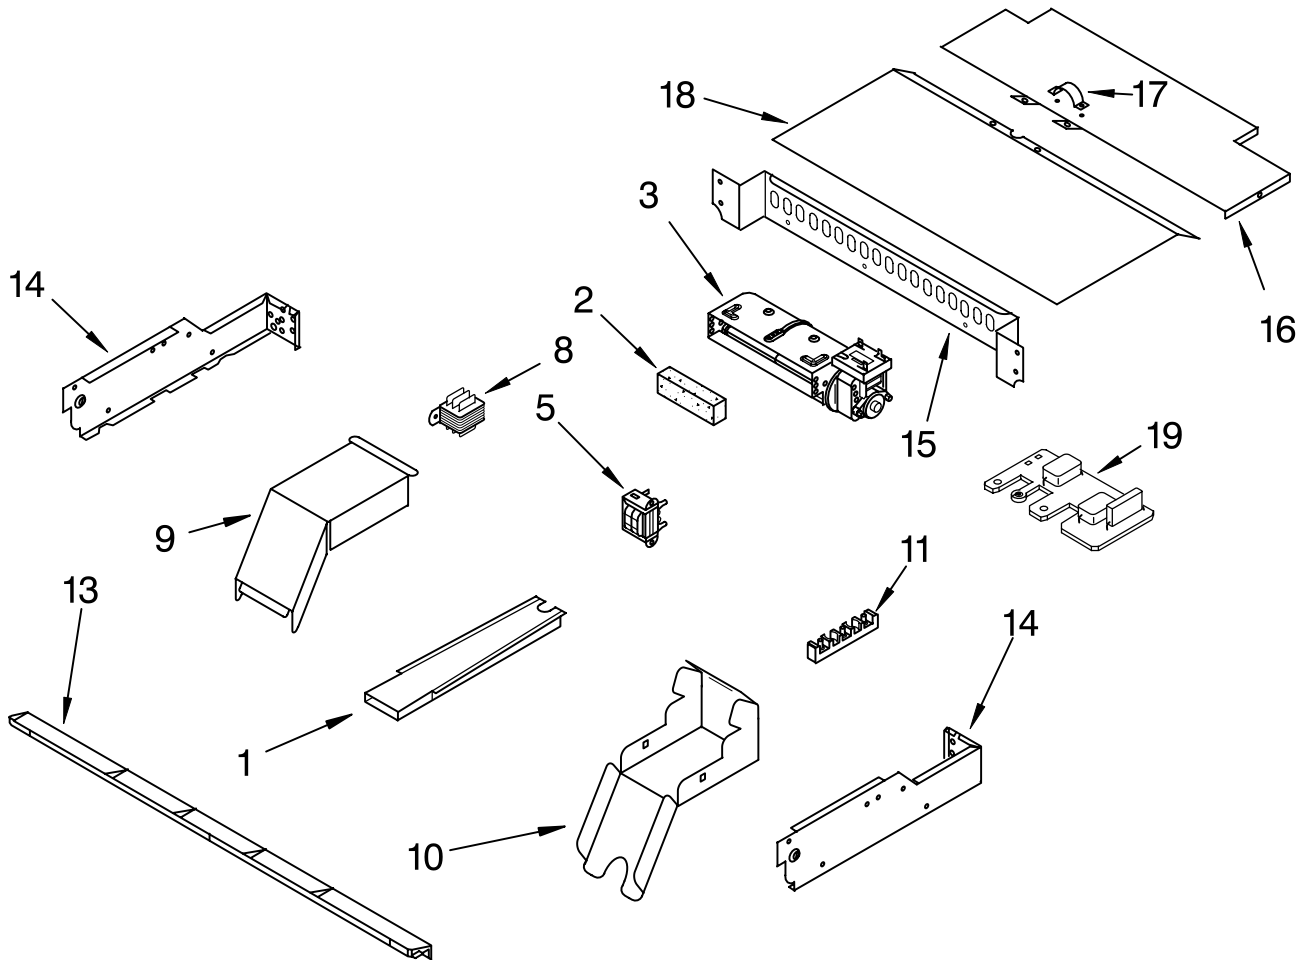

FOR ORDERING INFORMATION REFER TO PARTS PRICE LIST

INTERNAL OVEN PARTS

For Models: KEBC247KBL04, KEBC247KWH04, KEBC247KSS04

(Black)

(White)

(S.Steel)

Illus. No.	Part No.	DESCRIPTION
2	4456104	Element, Broil
	4449154	Screw
3	3195996	Grill, Broiler
4	3196076	Pan, Broiler
5	3181534	Rack, Roasting
6	4448716	Rack, Oven
7	4452155	Element, Bake
8	4448881	Nut, Hex
	4451583	Convection Motor
9	4449154	Screw
	4452226	Blade, Fan
10	4452227	Nut
12	4451355	Jack, Meat Probe
13	4448948	Probe, Meat
14	4455035	Tray, Bake
	4450039	Cover, Bake Tray
15	4449809	Screw
	4452157	Element, Convection
20	4449154	Screw
	4448418	Cover, Fan
21	4449154	Screw

FOR ORDERING INFORMATION REFER TO PARTS PRICE LIST

TOP VENTING PARTS

For Models: KEBC247KBL04, KEBC247KWH04, KEBC247KSS04

(Black)

(White)

(S.Steel)

Illus. No.	Part No.	DESCRIPTION	Illus. No.	Part No.	DESCRIPTION	Illus. No.	Part No.	DESCRIPTION
1	4451759	Vent, Exhaust	11	4449868	Block, Terminal	16	4450549	Cover, Top Rear
2	4451758	Foam, Block		3400080	Screw		4449809	Screw
3	6610168	Blower	13	4448547	Vent, (Control Panel)	17	4448664	Clamp
	4457289	45MM Lower Oven		4450038	Screw		4449809	Screw
	6610122	60MM Upper Oven	14	4451597	Right Side, Control Top	18	112432	Nut
5	4449809	Transformer, (Lights)		4451598	Left		4452365	Cover, Top Front
	4449809	Screw		4449809	Screw		4449809	Screw
8	8300642	Transformer, Control		4449154	Screw		4452260	Spacer, Foam
	4449809	Screw	15	9759135	Back, Control	19	4451985	Suppressor, Transient
9	4455178	Elbow, Vent-Top		4449809	Screw		4455191	Plate, Service
10	4455177	Elbow, Vent-Bottom						